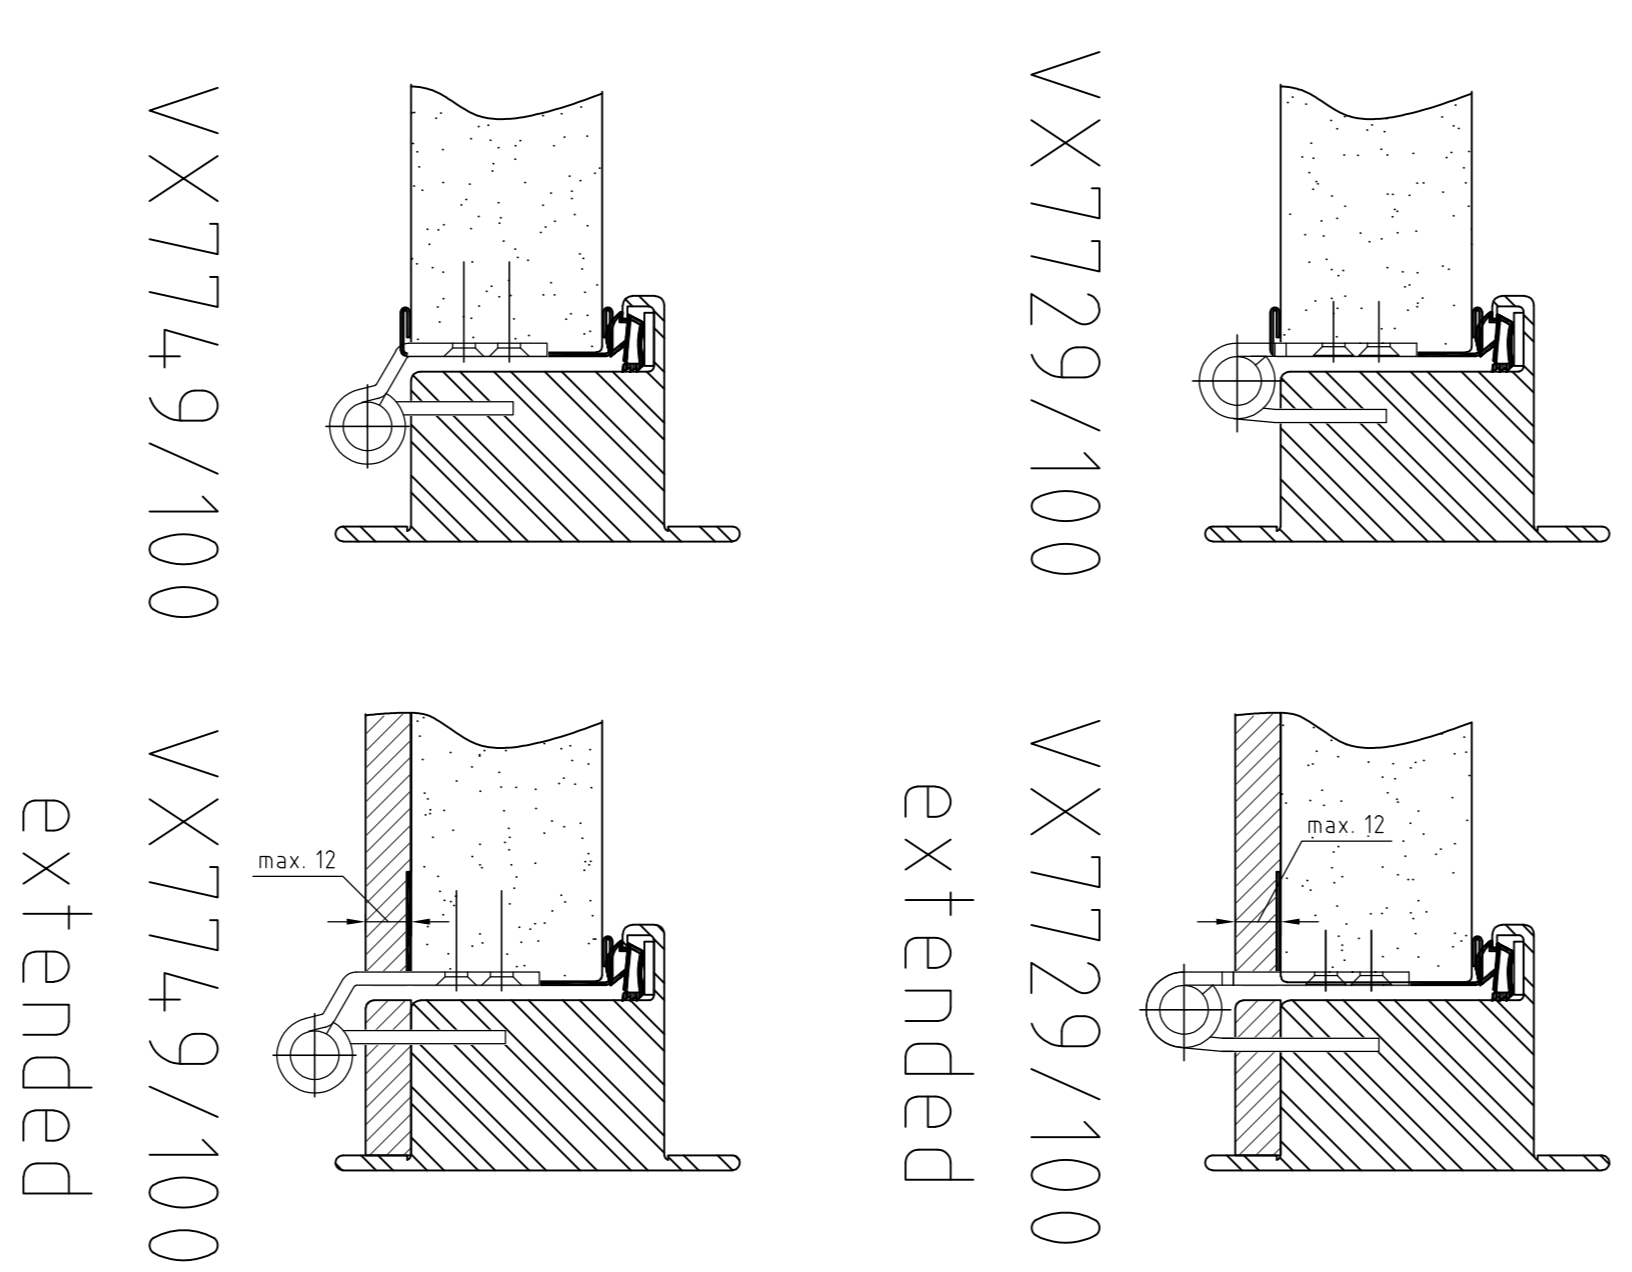

Sill types

Hinge type VX

Please note following rules for distance of hinges

type VX	
Clear height	< 1500mm
Distance hinge 1	150mm
Distance hinge 2	not applicable
Distance between hinges	variable
Distance hinge 3	250mm (fix from sill) (only 2 hinges)
	250mm (fix from sill)

Application / Limitation of Product

Since the door fulfils the requirements regarding insulation and integrity stated in MSC (EN 1223) the following extended measures may be accepted for a specific project:
 The maximum height of the door leaf is 2415mm, the maximum width of the door leaf is 1500mm, but the maximum area of the door leaf must not exceed 2,3m²

LITTE		customer drawing	
LVS-DL-B5		VX-hinge	
XXXXX		XXXXX	