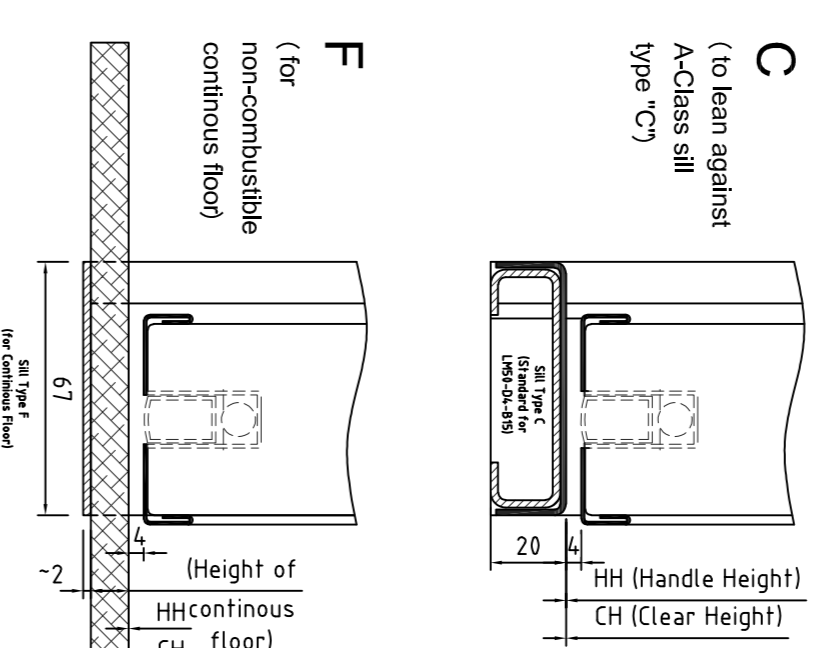

Sill types

Hinge type VX

Please note following rules for distance of hinges

type VX	
Clear height	< 1500mm
Distance hinge 1	150mm
Distance hinge 2	not applicable
Distance between hinges	variable
Distance hinge 3	250mm (fix from sill) (only 2 hinges)
	250mm (fix from sill)

Application / Limitation of Product

Since the door fulfils the requirements regarding insulation and integrity stated in MSC (EN 1223) the following extended measures may be accepted for a specific project:
 The maximum height of the door leaf is 2415mm, the maximum width of the door leaf is 1500mm, but the maximum area of the door leaf must not exceed 2,3m²

LITTE		customer drawing	
LVS-DL-B5		VX-hinge	
XXXXX		XXXXX	